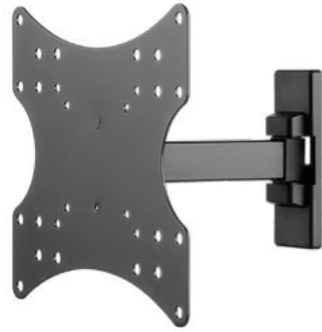

49929 Retail Box RRP 34.99 €

Goobay Pro TV wall mount Pro TILT (XL)

for TVs from 43 to 100 inch (109-254 cm), tiltable, up to 70 kg

- The TV wall bracket is suitable for most curved and flat screen TVs of popular brands, e.g. Samsung (QLED and LED), Sony, Philips and LG, as well as for many sizes (e.g. 50 inch, 55 inch, 58 inch, 65 inch, 75 inch, 85 inch)
- Easy mounting and compatible with VESA standards 200x200, 300x200, 300x300, 400x200, 400x300, 400x400, 600x400, 800x400.

49930 Retail Box RRP 39.99 €

The FULLMOTION Basic Series

Fullmotion stands for full flexibility: Tilting, swivelling, extending and adjusting is possible completely toolless. The versatile product range includes mounts for small devices in niches or wall units, as well as mounts for larger TVs that need to be individually re-aligned every now and then.

Goobay Basic

TV wall mount Basic FULLMOTION (S)

for TVs from 23 to 42 inch (58-107cm), fully mobile (swivel and tilt), up to 20 kg

- Perfect viewing angle and maximum flexibility through full mobility in tilt (up/down from +3° to -10°) and swivel (left/right by ±90°)
- The wall mount keeps the TV in the position with only 44 mm elegantly flat and space-saving on the wall and can be extended up to 192 mm to achieve the optimal viewing angle.
- The TV wall bracket is suitable for most TV sets of popular brands, e.g. Samsung (QLED and LED), Sony, Philips and LG, as well as for many sizes (e.g. 24 inch, 27 inch, 32 inch, 40 inch)
- Easy mounting and compatible with VESA standards 75x75, 100x100, 100x150, 150x100, 150x150, 200x100, 200x200.