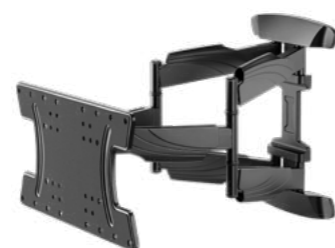

49745 Retail Box RRP 49.99 €

Goobay Basic

TV Wall Mount Basic FULLMOTION (L)

mount for TVs from 37 to 80 inches (94–203 cm), max. 45 kg, fully flexible: swivels and tilts

- Maximum flexible TV mount for an optimised viewing angle: +3/-12° tiltable (up/down), +60/-60° swivelling (left/right), 47.5 cm extendable
- For a discreet room appearance, the mount achieves a minimum wall clearance of 5.5 cm so that the TV does not protrude/extend into the room
- The integrated cable management system protects the connection cables and ensures a clean look without cable clutter
- The TV wall bracket is suitable for most curved and flat screen TVs from popular brands, e.g. Samsung (QLED and LED), Sony, Philips and LG as well as many sizes, e.g. 50 inch, 55 inch, 58 inch, 65 inch, 75 inch
- Compatible with VESA® standards 200x200 mm, 200x300 mm, 300x200 mm, 200x400 mm, 400x200 mm, 300x300 mm, 300x400 mm, 400x300 mm, 600x200 mm, 400x400 mm, 600x300 mm, 600x400 mm

71199 Brown Box RRP 49.99 €

Goobay OLED

TV wall mount OLED FULLMOTION (L)

especially for OLED TVs from 37 to 70 inch (94-178 cm), fully movable (swivel and tilt), up to 30 kg

- Perfect viewing angle and maximum flexibility through full mobility in tilt (up/down from +5° to -8°) and swivel (left/right by ±60°)
- The wall mount keeps the TV in the position with only 50 mm elegantly flat and space-saving on the wall and can be extended up to 510 mm to achieve the optimal viewing angle.
- Adjustable scissor arm joint supports the extension and stabilizes the movement.
- The removable VESA-compatible plate allows for a quick and easy installation.
- The wall bracket is suitable for most curved and flat screen TVs of popular brands, e.g. Samsung (QLED and LED), Sony, Philips and LG, as well as for many sizes (e.g. 40 inch, 43 inch, 49 inch, 50 inch, 55 inch, 58 inch, 65 inch).
- Easy mounting and compatible with VESA standards 100x100, 100x150, 150x100, 150x150, 200x100, 100x200, 200x200, 300x200, 400x200.