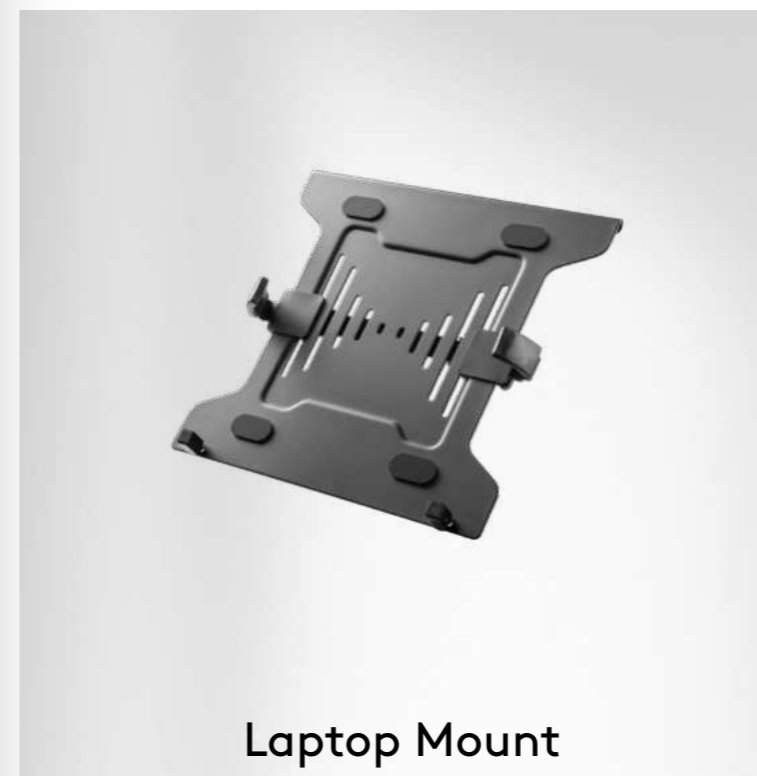

Mounts

CATALOGUE

2024

gobay®

1	MONITOR MOUNTS	3
1.1	MONITOR MOUNTS	4
1.2	MONITOR MOUNTS – WORKSTATION	10
1.3	MONITOR MOUNTS – LAPTOP MOUNTS	11
1.4	MONITOR MOUNTS – GAMING & BUSINESS CURVED XL	12
2	TV MOUNTS	13
2.1	TV WALL MOUNTS – FIXED	16
2.2	TV WALL MOUNTS – TILT	22
2.3	TV WALL MOUNTS – FULLMOTION	26
2.4	TV WALL MOUNTS – ACCESSORIES	32
2.5	TV WALL MOUNTS – UNIVERSAL	33
2.6	TV CEILING MOUNT	34
2.7	TV FLOOR STANDS & FEET	35
3	SPEAKER MOUNTS	38
4	PROJECTOR MOUNTS	43
5	CARAVAN – TV WALL MOUNTS	45
6	OVERVIEW MOUNTS	49

Single & Dual

Workstation

Laptop Mount

Gaming & Business Curved XL

MONITOR MOUNTS

SIMPLY FULLY FLEXIBLE

ERGONOMIC, SMOOTH, FLEXIBLE – OUR AGILE ALL-ROUNDERS OFFER
OUTSTANDING CONVENIENCE AT THE DESK AND IN THE OFFICE

The Basic Series

The monitor mount is the perfect addition to the ergonomic workplace and adapts to all of your everyday requirements.

- With its slim base, the robust monitor stand is the space-saving solution for the desk at home or in the office
- The integrated cable management system of the monitor arm protects the cables and creates a clean look without cable clutter
- Installation is quick and easy with the included mounting material, either using a screw with drill hole or a table clamp that can be removed without leaving any residue
- Recommended tabletop thickness for both mounting variants of the monitor stand: 10-85 mm
- The monitor mount is compatible with the VESA® standards 75x75 mm and 100x100 mm

Goobay Basic

Monitor Mount Single Flex

for curved and flat monitors between 17 and 32 inches (43-81 cm) up to 8 kg

- Perfect for the stable desk mounting of a screen up to 8 kg via a clamp, height-adjustable, 90° tiltable, 180° swivelling, 360° rotation
- Incl. removable, VESA®-compatible mounting plate for an easy replacement of individual monitors without tools