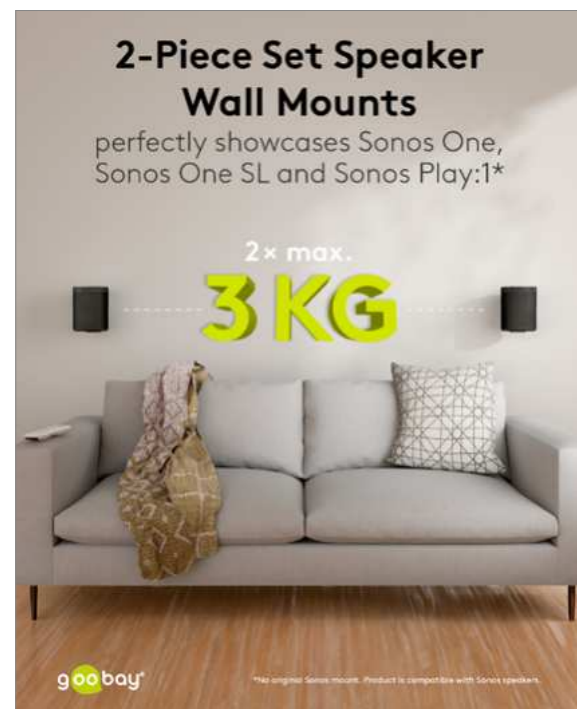

Goobay Basic

Speaker Wall Mount One Sound Flex

2 pieces, compatible with the Sonos One and Sonos One SL, secure and fully flexible speaker mount

- Speaker mount made of robust metal for secure wall mounting of satellite speakers weighing up to 3 kg
- Compatible with speakers such as the Sonos One, Sonos One SL, Sonos Play:1
- Thanks to the stable joints, the wall mount steplessly tilts up to -20° and swivels ±45°
- The bracket can also be rotated by ±180° in order to hang the speaker upside down

black	70829	Brown Box	RRP	29.99 €
white	71348	Brown Box	RRP	29.99 €