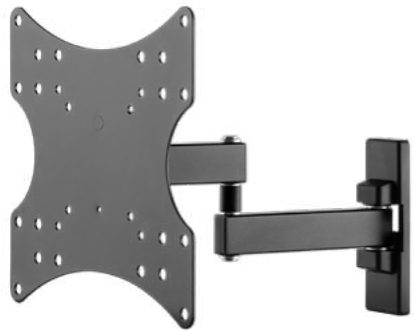

Goobay Basic

TV wall mount Basic FULLMOTION (S)

for TVs from 23 to 42 inch (58-107cm), fully mobile (swivel and tilt), up to 20 kg

- Perfect viewing angle and maximum flexibility through full mobility in tilt (up/down from +3° to -10°) and swivel (left/right by ±90°)
- The wall mount keeps the TV in the position with only 44 mm elegantly flat and space-saving on the wall and can be extended up to 192 mm to achieve the optimal viewing angle.
- The TV wall bracket is suitable for most TV sets of popular brands, e.g. Samsung (QLED and LED), Sony, Philips and LG, as well as for many sizes (e.g. 24 inch, 27 inch, 32 inch, 40 inch)
- Easy mounting and compatible with VESA standards 75x75, 100x100, 100x150, 150x100, 150x150, 200x100, 200x200.

49713 Retail Box RRP 14.99 €

Goobay Basic

TV wall mount Basic FULLMOTION (S)

for TVs from 23 to 42 inch (58-107cm), fully movable double arm joint (swivel and tilt), up to 15 kg

- Perfect viewing angle and maximum flexibility through full mobility in tilt (up/down from +3° to -10°) and swivel (left/right by ±90°)
- The wall mount keeps the TV in the position with only 44 mm elegantly flat and space-saving on the wall and can be extended up to 282 mm to achieve the optimal viewing angle.
- The TV wall bracket is suitable for most TV sets of popular brands, e.g. Samsung (QLED and LED), Sony, Philips and LG, as well as for many sizes (e.g. 24 inch, 27 inch, 32 inch, 40 inch)
- Easy mounting and compatible with VESA standards 75x75, 100x100, 100x150, 150x100, 150x150, 200x100, 200x200.