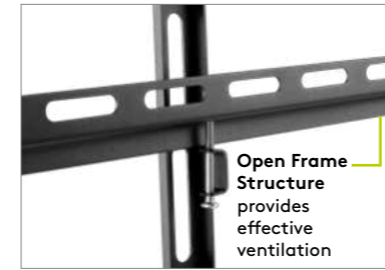

- The open frame structure supports ventilation of the TV and allows access to the rear connections.

Goobay Basic

TV wall mount Basic TILT (M)

for TVs from 32 to 55 inch (81-140 cm), tiltable, up to 35 kg

- The flat wall mount keeps the TV elegantly flat and space-saving on the wall with only 20.5 mm and can also be tilted up to 8°.
- Suitable wall bracket for most flat and curved televisions of all popular brands (e. g. Samsung (also QLED and LED), Sony, Philips, LG) and sizes (e. g. 32 inch, 40 inch, 43 inch, 49 inch, 50 inch, 55 inch)
- Easy mounting and compatible with VESA standards 200x200, 300x300, 400x200, 400x400.

49731 Retail Box RRP 19.99 €