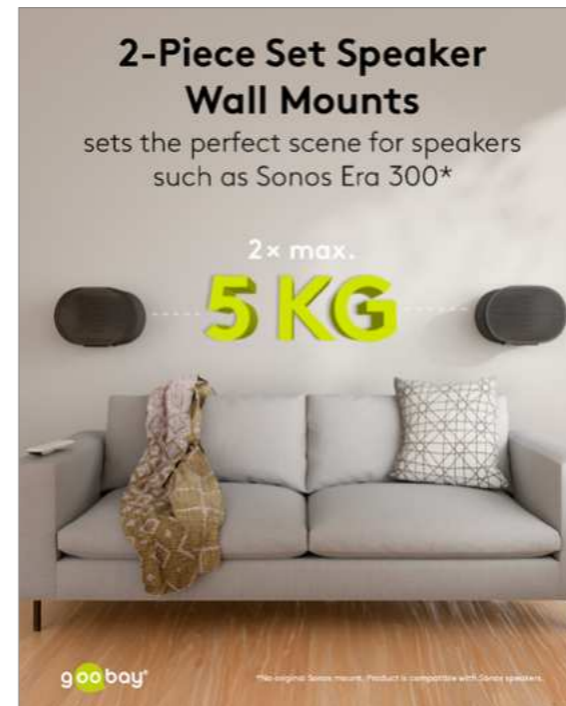

Goobay Basic

Speaker Wall Mount Modern Era 3 Flex

2 pieces, compatible with the Sonos Era 300, secure and discreet speaker mount

- Speaker mount made of robust metal for secure wall mounting of satellite speakers weighing up to 5 kg
- Compatible with speakers such as the Sonos Era 300
- Due to its compact format, the mount can easily be positioned anywhere in order to achieve an excellent sound experience
- Thanks to the stable joints, the wall mount steplessly tilts up to -18° and swivels ±45°