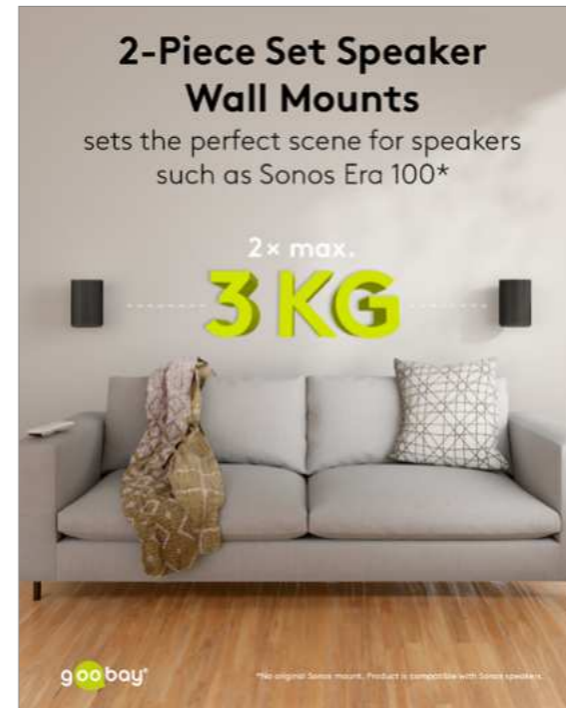

Goobay Basic

Speaker Wall Mount Modern Era 1 Flex

2 pieces, compatible with the Sonos Era 100, swivelling and tilting speaker mount

- Speaker mount made of robust metal for secure wall mounting of satellite speakers weighing up to 3 kg
- Compatible with speakers such as the Sonos Era 100
- Due to its compact format, the mount can easily be positioned anywhere in order to achieve an excellent sound experience
- Thanks to the stable joints, the wall mount steplessly tilts up to -18° and swivels ±45°