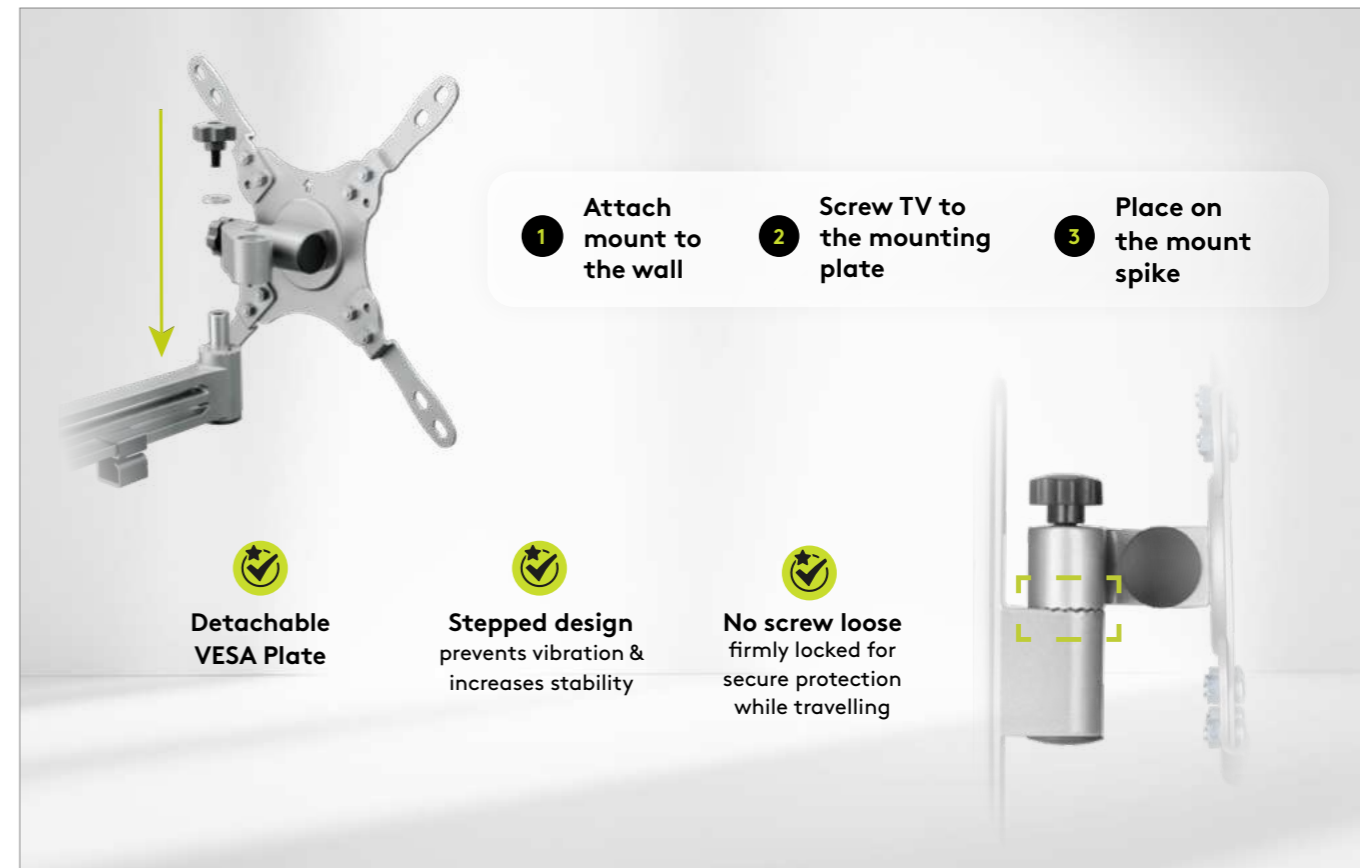

74414 Brown Box RRP 9.99 €

Goobay Basic

TV Wall Mount Caravan FIXED (M),

mount for TVs from 23 to 42 inches (58–107 cm), max. 30 kg, ultra-flat design with only 18 mm wall clearance

- With a wall clearance of just 18 mm, the TV mount can be attached to the wall in a particularly flat and space-saving way
- The TV wall mount is suitable for most flat screen TVs from popular brands, e.g. Samsung (QLED and LED), Sony, Philips and LG as well as for many sizes (e.g. 32 inch, 40 inch, 42 inch)
- Compatible with VESA® standards 50x50 mm, 75x75 mm, 100x100 mm, 200x100 mm, 200x200 mm

74415 Brown Box RRP 19.99 €

- Designed for use in motorhomes or caravans, the wall mount has a locking mechanism and an anti-vibration joint for safe protection while travelling
- Easy to install: In a first first step, screw the TV to the mounting plate and in a second step, place it on the spike of the wall bracket
- Wall mounting is quick and easy with the included mounting material (incl. spirit level for precise alignment)
- The TV wall mount is suitable for most flat screen TVs from popular brands, e.g. Samsung (QLED and LED), Sony, Philips and LG as well as for many sizes (e.g. 32 inch, 40 inch, 43 inch)
- Compatible with VESA® standards 75x75 mm, 100x100 mm, 200x100 mm, 200x200 mm

Goobay Basic

TV Wall Mount Caravan TILT (M)

mount for TVs from 13 to 43 inches (33–109 cm), max. 15 kg, fully mobile: swivelling and tilting

- Perfect for stable wall mounting of a medium-sized TV up to 15 kg, tilts +45/-42° and swivels ±45° for the ideal viewing angle

71987 Brown Box RRP 19.99 €

Goobay Basic

TV Wall Mount Caravan FULLMOTION (M)

mount for TVs from 13 to 43 inches (33–109 cm), max. 15 kg, fully mobile: swivelling, tilting, extendable up to 23.6 cm

- Perfect for stable wall mounting of a medium-sized TV up to 15 kg, tilts +55/-45° and swivels ±90° at each joint for the ideal viewing angle
- Extendable by up to 23.6 cm for extra flexibility