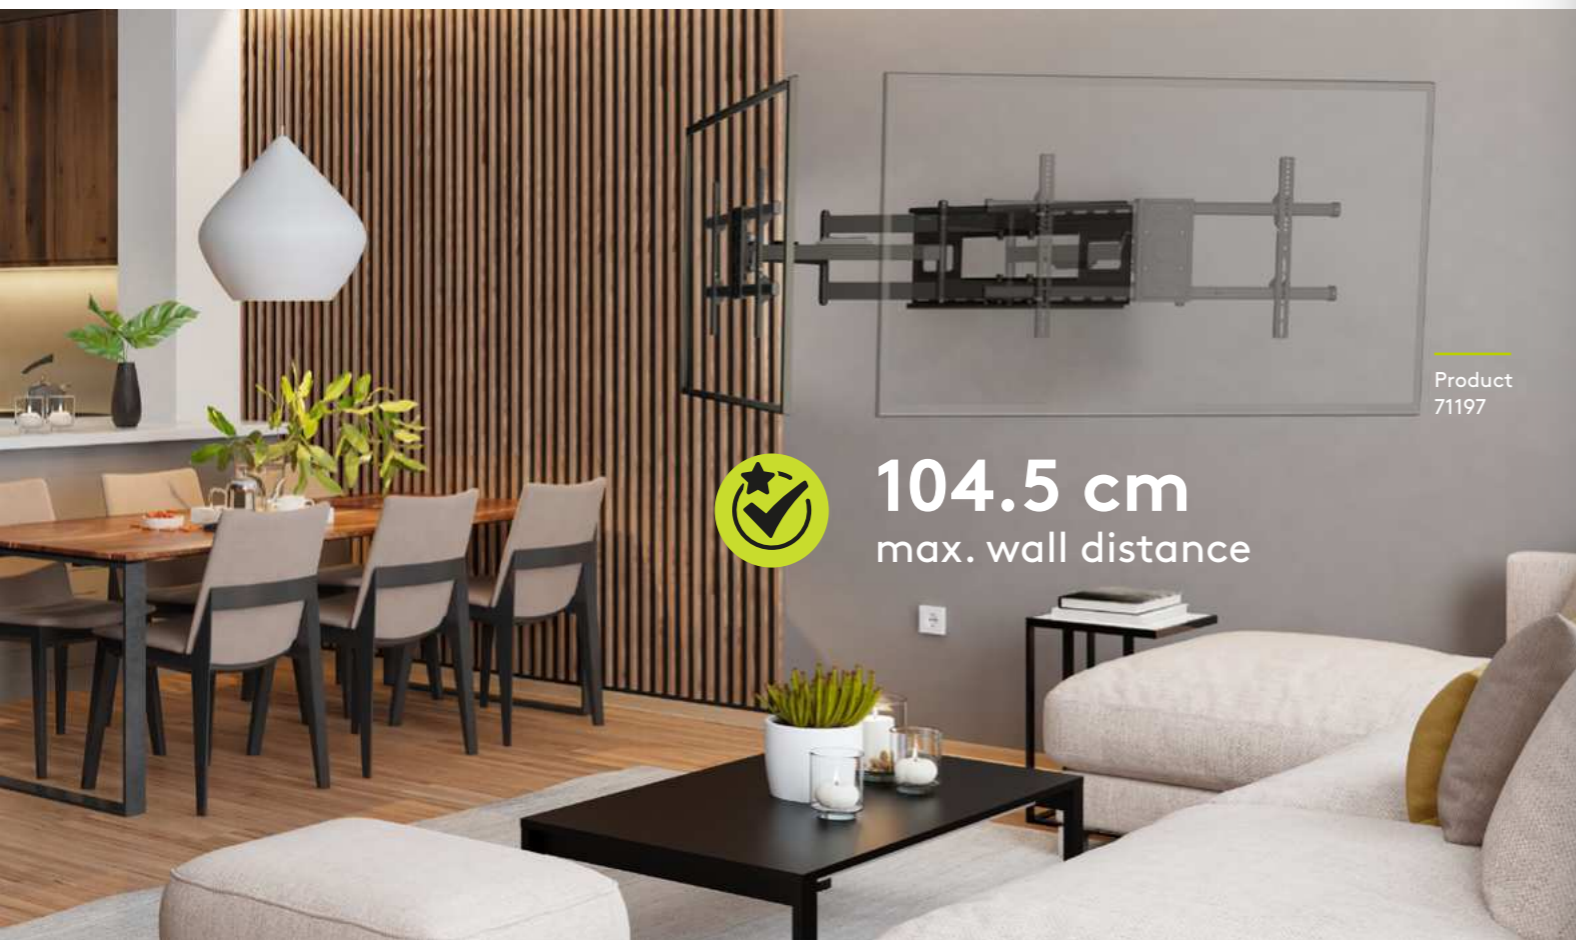

Product 71197

104.5 cm max. wall distance