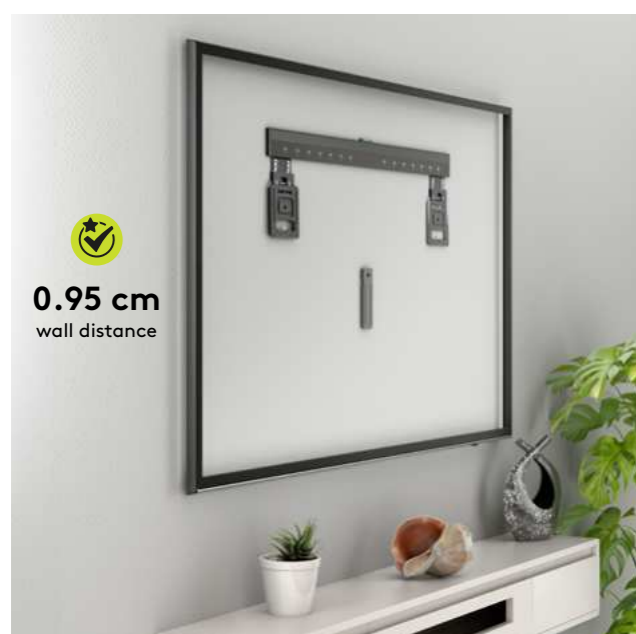

0.95 cm
wall distance