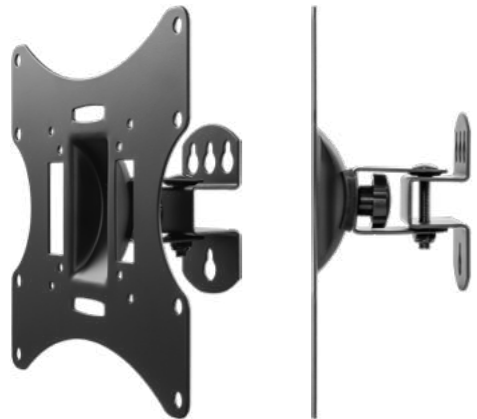

49890 Retail Box **RRP 24.99 €**

Goobay Pro TV wall mount Pro FIXED (L)

for TV sets from 37 to 70 inch (94-178 cm), up to 50 kg

- The extremely flat wall mount keeps the TV elegantly flat and space-saving on the wall with only 25 mm.
- The TV wall bracket is suitable for most curved and flat screen TVs of popular brands, e.g. Samsung (QLED and LED), Sony, Philips and LG, as well as for many sizes (e.g. 40 inch, 43 inch, 49 inch, 50 inch, 55 inch, 58 inch, 65 inch)
- Easy mounting and compatible with VESA standards 200x200, 300x300, 400x200, 400x400, 600x400.

49891 Retail Box **RRP 29.99 €**

Goobay Pro TV wall mount Pro FIXED (XL)

for TVs from 43 to 100 inch (109-254 cm), up to 75 kg

- The extremely flat wall mount keeps the TV elegantly flat and space-saving on the wall with only 30.5 mm.
- The TV wall bracket is suitable for most curved and flat screen TVs of popular brands, e.g. Samsung (QLED and LED), Sony, Philips and LG, as well as for many sizes (e.g. 50 inch, 55 inch, 58 inch, 65 inch, 75 inch, 85 inch).
- Easy mounting and compatible with VESA standards 200x200, 300x200, 300x300, 400x200, 400x300, 400x400, 600x400, 600x400, 800x600, 900x600.

Goobay Basic

TV Wall Mount Basic TILT (Size S)

for TVs and monitors from 23 to 42 inch (58-107 cm), tilt and swivel

- practical, space-saving solution to mount TV sets of up to 30 kg while retaining full flexibility
- only 9 cm deep, the item is perfect for small TV sets in niches or above wall units such as in the kitchen or bedroom
- Suitable for most TV sets of common sizes (e. g. 24 inch, 27 inch, 32 inch, 40 inch) and brands (Samsung, Sony, Philips, LG etc.) with QLED and LED
- easy mounting, compatible with VESA standards 75x75, 100x100, 200x100, 200x200