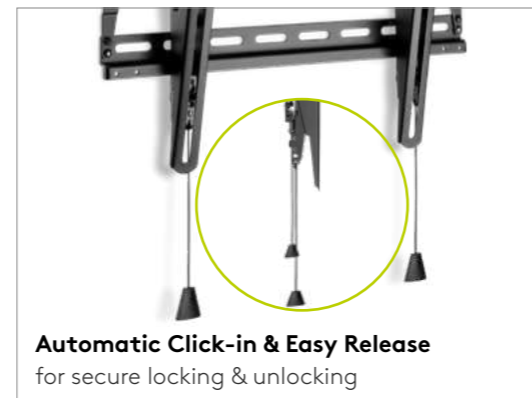

The TILT Pro Series

The perfect solution for anyone who needs a fixed viewing angle of the TV – in the living room, bedroom or office. The TV mounts in the TILT series can be adjusted to a fixed tilt angle for added convenience. With the automatic spring lock and the handy hand strap, installing any flat-screen TV becomes super easy.

- The flat wall mount keeps the TV elegantly flat and space-saving on the wall with only 49 mm and can also be tilted up to 12°.
- Automatic Click-in & Easy Release - The mounting aid with spring lock for secure snap-in and release when hanging up the TV (no locking screws that have to be fixed manually) makes installation child's play.
- The integrated spirit level ensures easy alignment of the installation.

- ✓ **Easy alignment** through integrated spirit level
- ✓ **With mounting aid** for save locking and releasing
- ✓ **Easy to install** VESA mount compatible