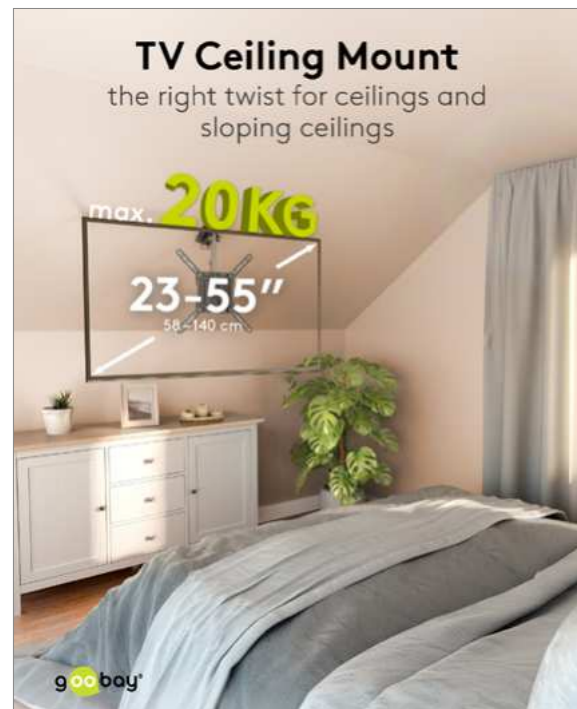

63490 Retail Box RRP 34.99 €

✓ **Flat wall bracket**
keeps the TV flat
on the wall

✓ **Easy to mount**
due to the innovative
slide-in design

✓ **Easy to install**
VESA mount
compatible

Ceiling TV Mount

Practical TV mount for installation on sloping ceilings, in or under cupboards and in various work areas.

Goobay Basic

Ceiling TV Mount Basic (M)

mount for TVs from 23 to 55 inches (58 – 140 cm), max. 20 kg, swivels side-ways, ceiling angle variably adjustable, with flip-up and locking function

- Perfect for confined spaces: The secure snap-in function folds up the mount when not in use to create more space in the room and in or under cabinets
- The swivel mechanism in the ceiling mount allows for swivelling the TV by $\pm 45^\circ$ to achieve an optimised viewing angle
- The height of the TV can be set using the adjustable rail (minimum TV height: 520 mm, maximum height: 614 mm)
- The TV wall bracket is suitable for most curved and flat screen TVs from popular brands, e.g. Samsung (QLED and LED), Sony, Philips and LG as well as many sizes, e.g. 32 inch, 40 inch, 43 inch, 50 inch, 55 inch
- Compatible with VESA® standards 75x75 mm, 100x100 mm, 100x200 mm, 200x100 mm, 200x200 mm, 200x300 mm, 300x200 mm, 200x400 mm, 400x200 mm, 300x300 mm, 300x400 mm, 400x300 mm, 400x400 mm