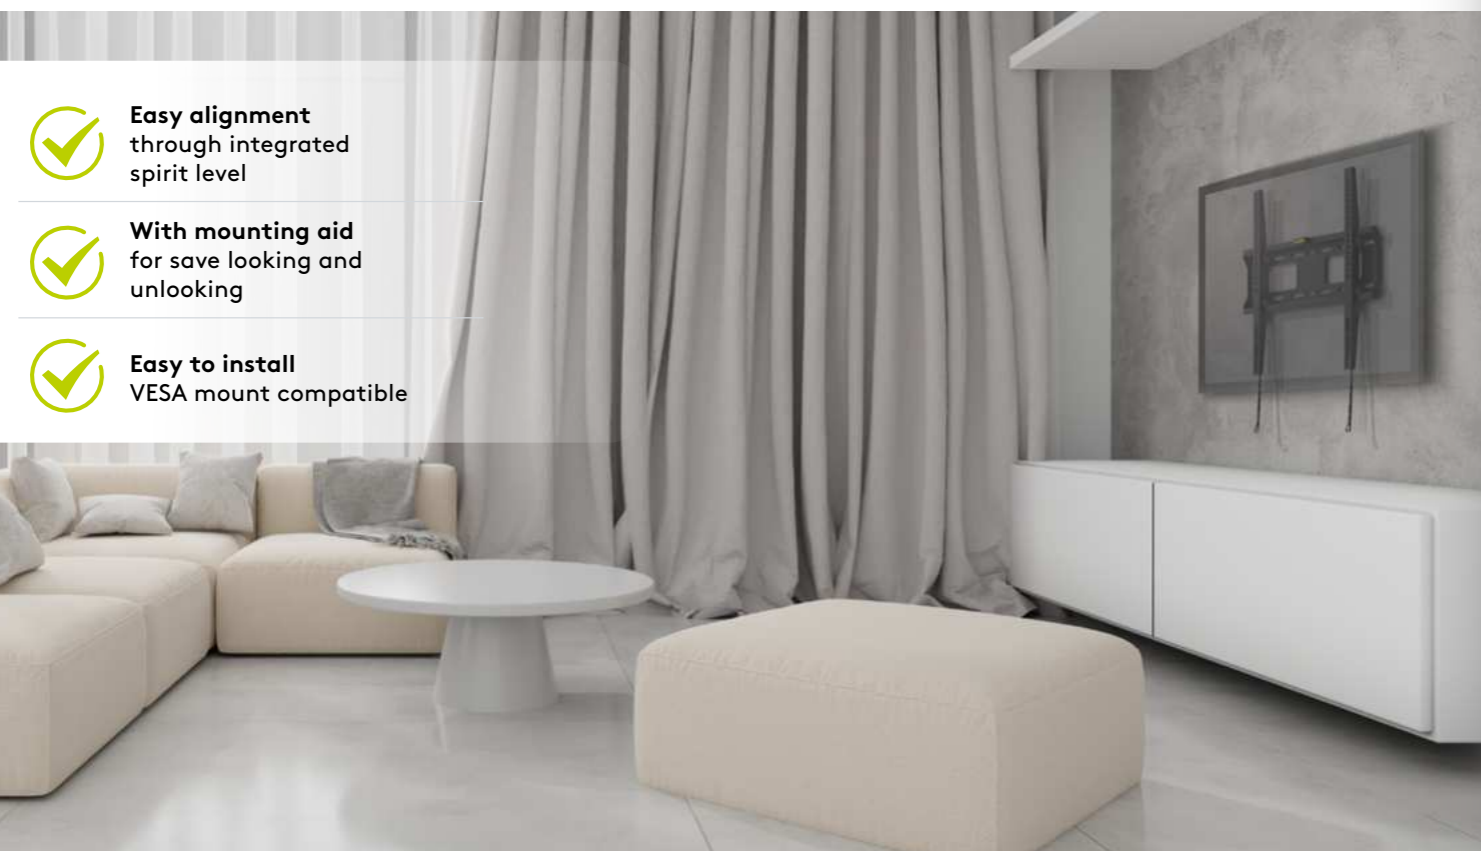

The FIXED Pro Series

The perfect solution for anyone who needs a fixed viewing angle on their TV – in the living room, bedroom or office. With the spring lock that automatically engages and the handy hand strap, installing any flat-screen TV becomes super easy.

- **Automatic Click-in & Easy Release**
  The mounting aid with spring lock for secure snap-in and release when hanging up the TV (no locking screws that have to be fixed manually) makes installation child's play.
- **The integrated spirit level ensures easy alignment of the installation.**

- ✓ **Easy alignment**
  through integrated spirit level
- ✓ **With mounting aid**
  for save looking and unloading
- ✓ **Easy to install**
  VESA mount compatible

Goobay Pro TV wall mount Pro FIXED (M)

for TVs from 32 to 55 inch (81-140 cm), up to 50 kg

- The extremely flat wall mount keeps the TV elegantly flat and space-saving on the wall with only 25 mm.
- The TV wall bracket is suitable for most curved and flat screen TVs of popular brands, e.g. Samsung (QLED and LED), Sony, Philips and LG, as well as for many sizes (e.g. 32 inch, 40 inch, 43 inch, 49 inch, 50 inch, 55 inch)
- Easy mounting and compatible with VESA standards 200x200, 300x300, 400x200, 400x400.