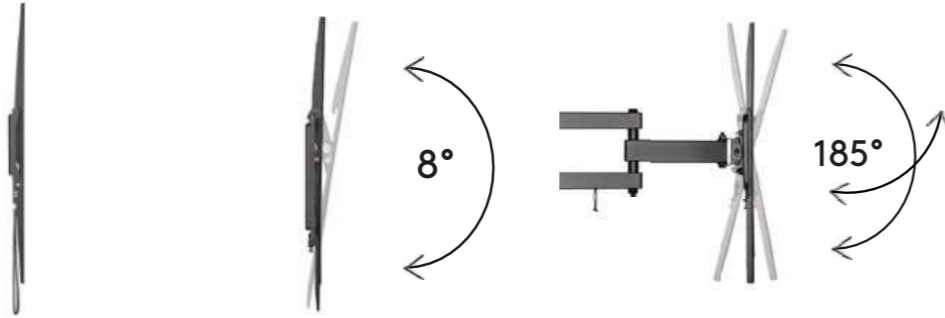

TV Wall Mount – Clear Product Range Structure

FIXED

TILT

FULL MOTION