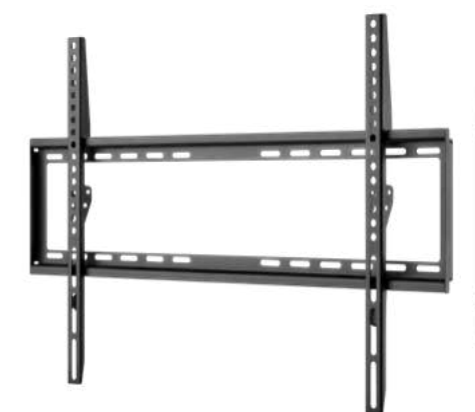

49730 Retail Box RRP 14.99 €

Goobay Basic

TV wall mount Basic FIXED (L)

for TVs from 37 to 70 inch (94-178 cm), up to 35 kg

- The extremely flat wall mount keeps the TV elegantly flat and space-saving on the wall with only 20.5 mm.
- The open frame structure supports ventilation of the TV and allows access to the rear connections.
- Suitable wall bracket for most flat and curved TVs of all popular brands (e. g. Samsung (also QLED and LED), Sony, Philips, LG) and sizes (e. g. 40 inch, 43 inch, 49 inch, 50 inch, 55 inch, 58 inch, 65 inch)
- Easy mounting and compatible with VESA standards 200x200, 300x300, 400x200, 400x400, 600x400.

49732 Retail Box RRP 19.99 €

Goobay Basic

TV wall mount Basic FIXED (XL)

for TVs from 43 to 100 inch (109-254 cm), up to 75 kg

- The extremely flat wall mount keeps the TV elegantly flat and space-saving on the wall with only 30 mm.
- The open frame structure supports ventilation of the TV and allows access to the rear connections.
- The integrated spirit level ensures easy alignment of the installation.
- The TV wall bracket is suitable for most curved and flat screen TVs of popular brands, e.g. Samsung (QLED and LED), Sony, Philips and LG, as well as for many sizes (e.g. 50 inch, 55 inch, 58 inch, 65 inch, 75 inch, 85 inch)
- Easy mounting and compatible with VESA standards 200x200, 300x300, 400x200, 400x400, 600x400, 800x400.