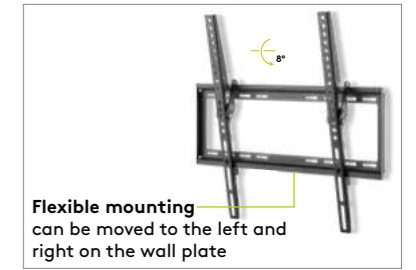

Goobay Basic

TV Wall Mount Basic TILT (Size S)

for TVs and monitors from 23 to 42 inch (58-107 cm), tilt and swivel

- practical, space-saving solution to mount TV sets of up to 30 kg while retaining full flexibility
- only 9 cm deep, the item is perfect for small TV sets in niches or above wall units such as in the kitchen or bedroom
- Suitable for most TV sets of common sizes (e. g. 24 inch, 27 inch, 32 inch, 40 inch) and brands (Samsung, Sony, Philips, LG etc.) with QLED and LED
- easy mounting, compatible with VESA standards 75x75, 100x100, 200x100, 200x200

- The open frame structure supports ventilation of the TV and allows access to the rear connections.

Goobay Basic

TV wall mount Basic TILT (M)

for TVs from 32 to 55 inch (81-140 cm), tiltable, up to 35 kg