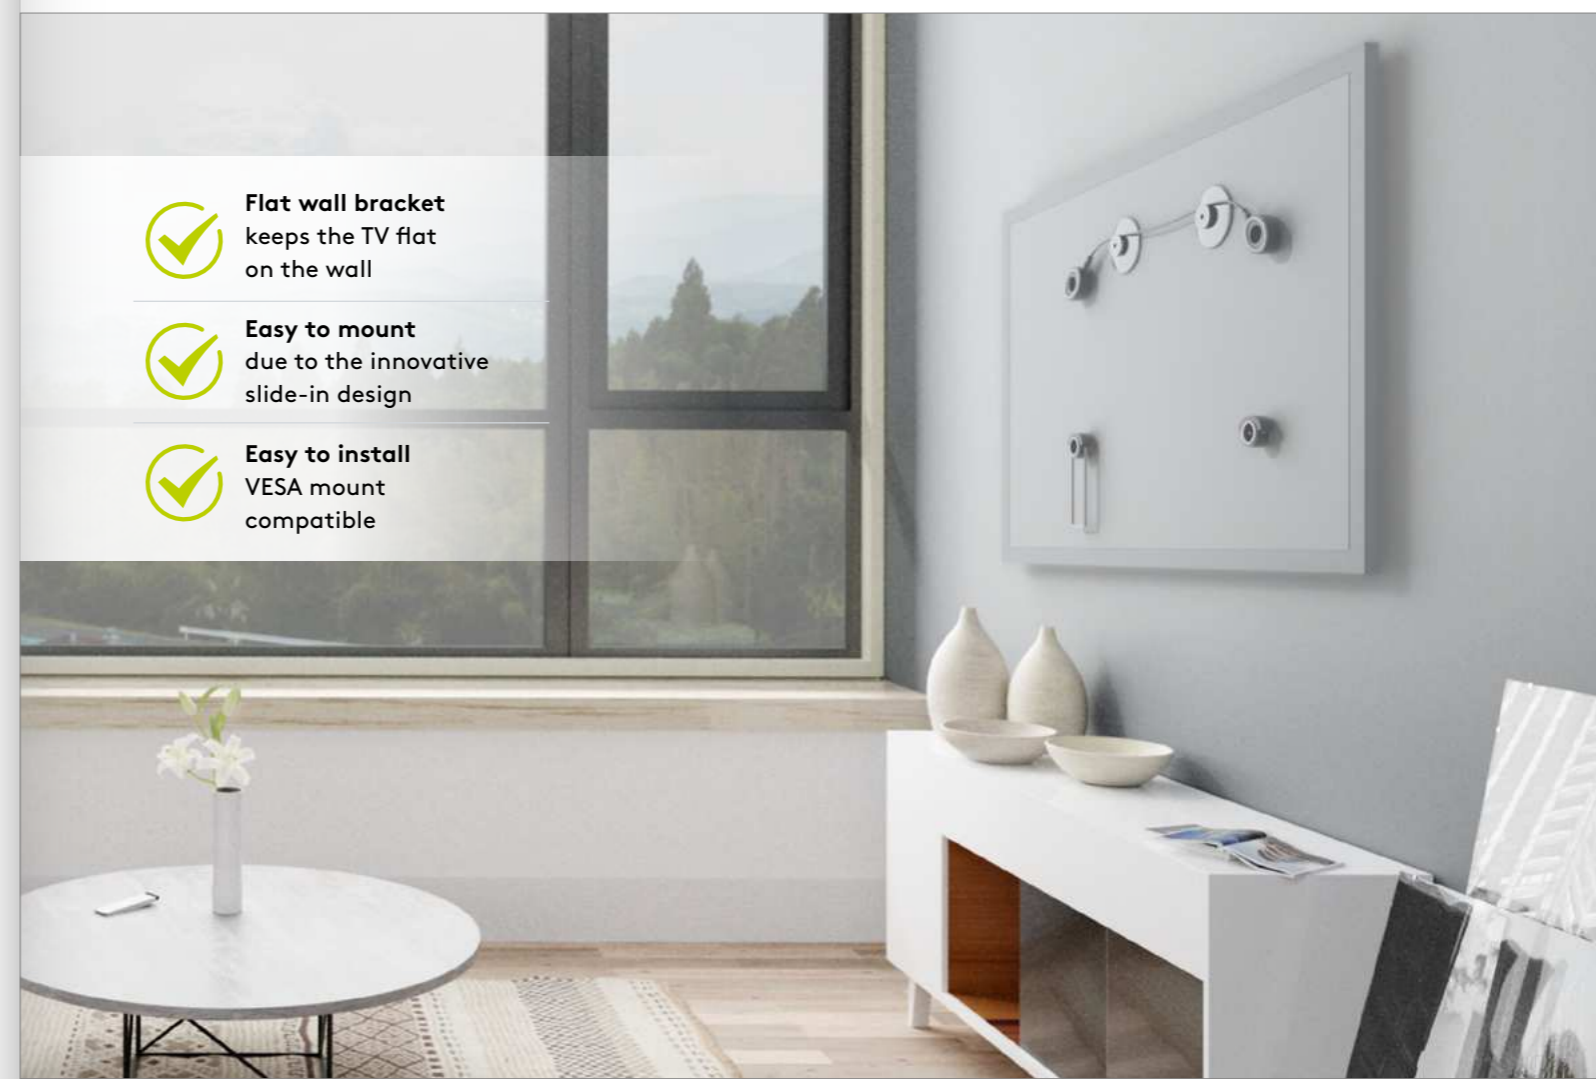

Goobay Basic

TV Wall Mount EasyMount Universal

for TVs from 37" to 70" (94-178 cm) to 50 kg with flexible cable system

- Simply hang up like a picture thanks to the innovative rope suspension function. The wallmount is extremely flexible and universal in application.
- The ultra flat mounting keeps the TV elegantly flat and space-saving on the wall with only 14.5 mm.
- Suitable wall bracket for most flat and curved TVs of all popular brands (e. g. Samsung (also QLED and LED), Sony, Philips, LG) and sizes (e. g. 40 inch, 43 inch, 49 inch, 50 inch, 55 inch, 58 inch, 65 inch).
- Easy mounting and compatible with VESA standards 100x100, 200x100, 200x200, 300x300, 400x200, 400x400, 600x400, 800x400, 800x600, 800x800.

63490 Retail Box RRP 34.99 €

✓ **Flat wall bracket**
keeps the TV flat
on the wall

✓ **Easy to mount**
due to the innovative
slide-in design

✓ **Easy to install**
VESA mount
compatible

Ceiling TV Mount

Practical TV mount for installation on sloping ceilings, in or under cupboards and in various work areas.