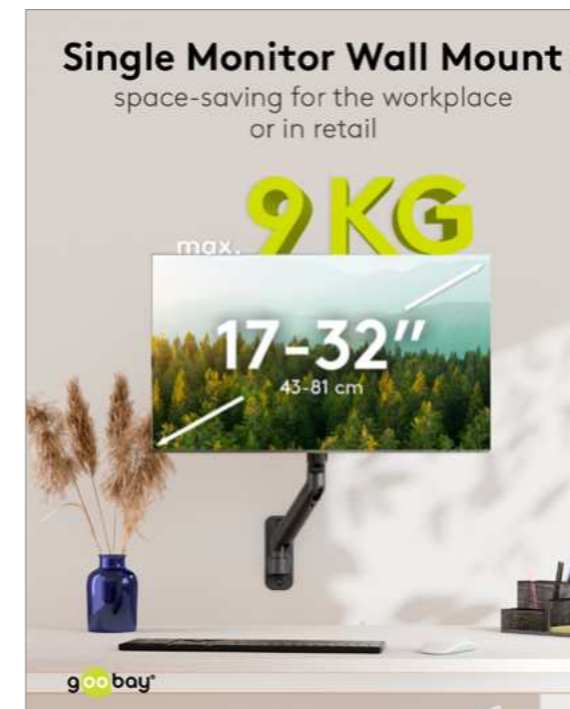

59394 Retail Box

RRP 49.99 €

Goobay Basic

Monitor Mount with Gas Spring

for curved and flat monitors between 17 and 32 inches (43-81 cm) up to 9 kg

- Perfect for the stable desk mounting of a screen up to 9 kg, height-adjustable, swivelling and tilting
- Thanks to the gas spring, you can easily bring the monitor into the ideal, ergonomic position at any time without any effort - whether for working, gaming or video calls

58530 Retail Box

RRP 49.99 €

Goobay Basic

Double Monitor Mount with Gas Spring

for curved and flat monitors between 17 and 32 inches (43-81 cm) up to 9 kg each

- Perfect for the stable desk mounting of two screens up to 9 kg each, freely height-adjustable, swivelling and tilting
- Thanks to the gas spring, you can easily bring the monitors into the ideal, ergonomic position at any time without any effort - whether for working, gaming or video calls

58531 Retail Box

RRP 89.99 €

Goobay

Single Monitor Wall Mount

for monitors from 17 to 32 inches (43 - 81 cm), max. 9 kg, for wall mounting

- The robust metal wall mount is the space-saving solution for monitors - wherever there is no table or insufficient space
- Handy solution for the workstation in the office or mobile office, but also for POS applications in retail and for attaching information monitors
- Perfect for stable desk mounting of a screen up to 9 kg, height adjustable, $\pm 90^\circ$ swivelling and $\pm 90^\circ$ tilting, 180° rotation
- Thanks to the mechanical spring with flexible pressure level, you can easily bring the monitor into the ideal, ergonomic position at any time without any effort - whether for working, gaming or video calls