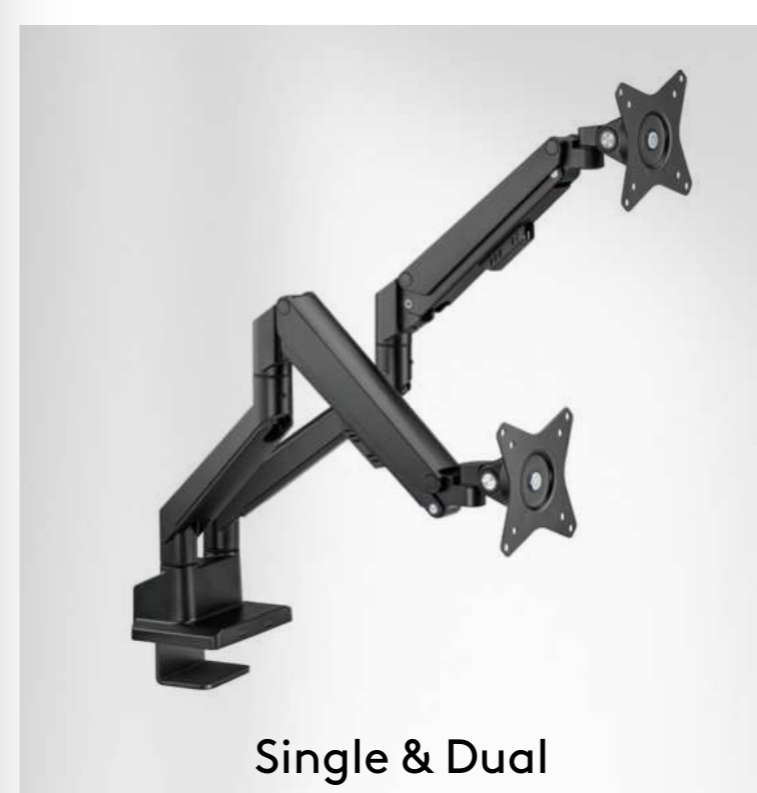

Single & Dual

Workstation

Laptop Mount

Gaming & Business Curved XL

MONITOR MOUNTS

SIMPLY FULLY FLEXIBLE

ERGONOMIC, SMOOTH, FLEXIBLE – OUR AGILE ALL-ROUNDERS OFFER
OUTSTANDING CONVENIENCE AT THE DESK AND IN THE OFFICE

The Basic Series

The monitor mount is the perfect addition to the ergonomic workplace and adapts to all of your everyday requirements.

- With its slim base, the robust monitor stand is the space-saving solution for the desk at home or in the office
- The integrated cable management system of the monitor arm protects the cables and creates a clean look without cable clutter
- Installation is quick and easy with the included mounting material, either using a screw with drill hole or a table clamp that can be removed without leaving any residue
- Recommended tabletop thickness for both mounting variants of the monitor stand: 10-85 mm
- The monitor mount is compatible with the VESA® standards 75x75 mm and 100x100 mm

Goobay Basic

Monitor Mount Single Flex

for curved and flat monitors between 17 and 32 inches (43-81 cm) up to 8 kg

- Perfect for the stable desk mounting of a screen up to 8 kg via a clamp, height-adjustable, 90° tiltable, 180° swivelling, 360° rotation
- Incl. removable, VESA®-compatible mounting plate for an easy replacement of individual monitors without tools

58528 Retail Box

RRP 39.99 €

Goobay Basic

Dual Monitor Mount Flex

for curved and flat monitors between 17 and 32 inches (43-81 cm) up to 8 kg each

- Perfect for the stable desk mounting of two screens up to 8 kg each, height-adjustable, 90° tiltable, 180° swivelling, 360° rotation
- Incl. removable, VESA®-compatible mounting plate for an easy replacement of individual monitors without tools