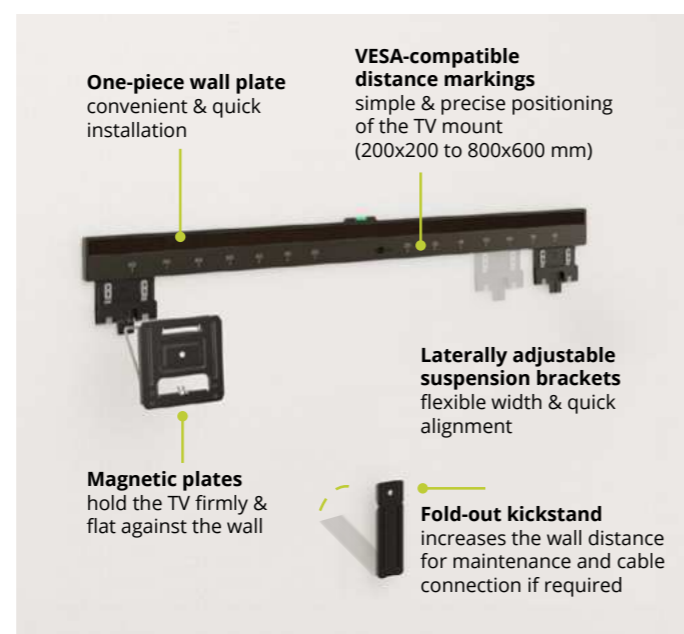

Goobay Basic

Ultraslim TV Wall Mount Basic FIXED (XL)

mount for TVs from 43 to 100 inches (109–254 cm), max. 75 kg, ultra-flat design with 9.5 mm wall distance

- Perfect for particularly large and heavy TV sets up to 100 inches (254 cm) and 75 kg, which can be easily and quickly attached using snap-on mounting
- For precise installation and alignment, the crossbar has convenient, VESA®-compatible distance markings and a built-in spirit level
- The suspension brackets are laterally adjustable and therefore easy to align with the VESA®-compatible markings
- The supplied support can be wedged between the appliance and the wall as required, creating space to simplify the process of connecting cables
- The TV wall bracket is suitable for most curved and flat screen TVs from popular brands, e.g. Samsung (QLED and LED), Sony, Philips and LG as well as many sizes, e.g. 50 inch, 55 inch, 58 inch, 65 inch, 75 inch, 85 inch
- Compatible with VESA® standards 200x200 mm, 300x200 mm, 400x200 mm, 300x300 mm, 400x300 mm, 400x400 mm, 600x400 mm, 800x400 mm, 800x600 mm

70822 Brown Box RRP 49.99 €

0.95 cm
wall distance

Goobay OLED

TV wall mount OLED FIXED (L)

especially for OLED TVs from 37 to 70 inch (94-178 cm), up to 50 kg

- The extremely flat wall mount keeps the TV elegantly flat and space-saving on the wall with only 17 mm.
- Installation is getting easy by the innovative slide-in design and easy access to the mounted cabling.
- Easy mounting and compatible with VESA standards 200x100, 200x200, 300x200, 300x300, 400x200, 400x300, 400x400, 600x400.

49949 Retail Box RRP 24.99 €