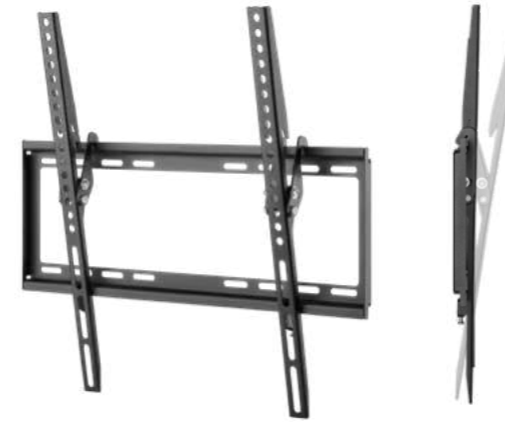

49891 Retail Box **RRP 29.99 €**

Goobay Pro TV wall mount Pro FIXED (XL)

for TVs from 43 to 100 inch (109-254 cm), up to 75 kg

- The extremely flat wall mount keeps the TV elegantly flat and space-saving on the wall with only 30.5 mm.
- The TV wall bracket is suitable for most curved and flat screen TVs of popular brands, e.g. Samsung (QLED and LED), Sony, Philips and LG, as well as for many sizes (e.g. 50 inch, 55 inch, 58 inch, 65 inch, 75 inch, 85 inch).
- Easy mounting and compatible with VESA standards 200x200, 300x200, 300x300, 400x200, 400x300, 400x400, 600x400, 600x400, 800x600, 900x600.

Goobay Basic

TV Wall Mount Basic TILT (Size S)

for TVs and monitors from 23 to 42 inch (58-107 cm), tilt and swivel

- practical, space-saving solution to mount TV sets of up to 30 kg while retaining full flexibility
- only 9 cm deep, the item is perfect for small TV sets in niches or above wall units such as in the kitchen or bedroom
- Suitable for most TV sets of common sizes (e. g. 24 inch, 27 inch, 32 inch, 40 inch) and brands (Samsung, Sony, Philips, LG etc.) with QLED and LED
- easy mounting, compatible with VESA standards 75x75, 100x100, 200x100, 200x200

51893 Retail Box RRP 14.99 €

- ✓ **For Small TVs**
In corners or above wall units
- ✓ **Tilt and Swivel**
For an ideal viewing position
- ✓ **Suitable for**
TV sets of current sizes and brands
- ✓ **Easy to install**
VESA mount compatible

- The open frame structure supports ventilation of the TV and allows access to the rear connections.

Goobay Basic

TV wall mount Basic TILT (M)

for TVs from 32 to 55 inch (81-140 cm), tiltable, up to 35 kg