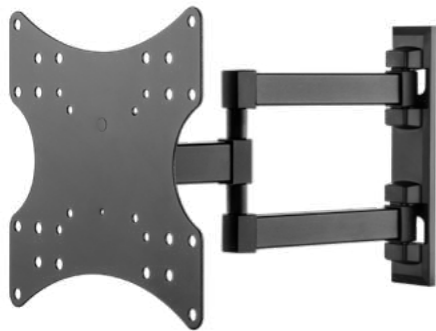

49713 Retail Box RRP 14.99 €

Goobay Basic

TV wall mount Basic FULLMOTION (S)

for TVs from 23 to 42 inch (58-107cm), fully movable double arm joint (swivel and tilt), up to 15 kg

- Perfect viewing angle and maximum flexibility through full mobility in tilt (up/down from +3° to -10°) and swivel (left/right by ±90°)
- The wall mount keeps the TV in the position with only 44 mm elegantly flat and space-saving on the wall and can be extended up to 282 mm to achieve the optimal viewing angle.
- The TV wall bracket is suitable for most TV sets of popular brands, e.g. Samsung (QLED and LED), Sony, Philips and LG, as well as for many sizes (e.g. 24 inch, 27 inch, 32 inch, 40 inch)
- Easy mounting and compatible with VESA standards 75x75, 100x100, 100x150, 150x100, 150x150, 200x100, 200x200.

49714 Retail Box RRP 19.99 €

Goobay Basic

TV wall mount Basic FULLMOTION (S)

for TVs from 23 to 42 inch (58-107cm), fully movable double arm joint (swivel and tilt), up to 20 kg

- Perfect viewing angle and maximum flexibility through full mobility in tilt (up/down from +3° to -10°) and swivel (left/right by ±90°)
- The wall mount keeps the TV in the position with only 44 mm elegantly flat and space-saving on the wall and can be extended up to 320 mm to achieve the optimal viewing angle.
- The TV wall bracket is suitable for most TV sets of popular brands, e.g. Samsung (QLED and LED), Sony, Philips and LG, as well as for many sizes (e.g. 24 inch, 27 inch, 32 inch, 40 inch)
- Easy mounting and compatible with VESA standards 75x75, 100x100, 100x150, 150x100, 150x150, 200x100, 200x200.