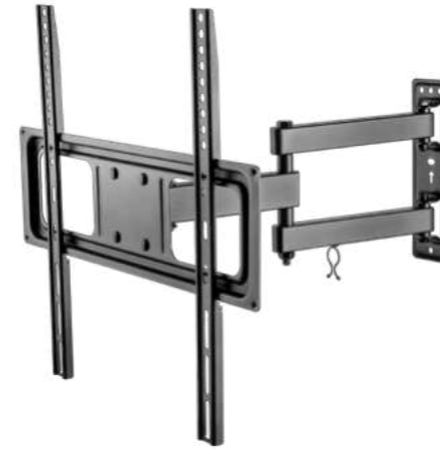

49714 Retail Box RRP 19.99 €

Goobay Basic

TV wall mount Basic FULLMOTION (S)

for TVs from 23 to 42 inch (58-107cm), fully movable double arm joint (swivel and tilt), up to 20 kg

- Perfect viewing angle and maximum flexibility through full mobility in tilt (up/down from +3° to -10°) and swivel (left/right by ±90°)
- The wall mount keeps the TV in the position with only 44 mm elegantly flat and space-saving on the wall and can be extended up to 320 mm to achieve the optimal viewing angle.
- The TV wall bracket is suitable for most TV sets of popular brands, e.g. Samsung (QLED and LED), Sony, Philips and LG, as well as for many sizes (e.g. 24 inch, 27 inch, 32 inch, 40 inch)
- Easy mounting and compatible with VESA standards 75x75, 100x100, 100x150, 150x100, 150x150, 200x100, 200x200.

49715 Retail Box RRP 19.99 €

Goobay Basic

TV wall mount Basic FULLMOTION (M)

for TVs from 32 to 55 inch (81-140 cm), fully mobile (swivel and tilt), up to 35 kg

- Perfect viewing angle and maximum flexibility through full mobility in tilt (up/down from +10° to -15°) and swivel (left/right by ±90°)
- The wall mount keeps the TV in the position with only 63mm elegantly flat and space-saving on the wall and can be extended up to 427 mm to achieve the optimal viewing angle.
- The integrated cable management system ensures order and protection of the connection cables.
- The TV wall bracket is suitable for most curved and flat screen TVs of popular brands, e.g. Samsung (QLED and LED), Sony, Philips and LG, as well as for many sizes (e.g. 32 inch, 40 inch, 43 inch, 49 inch, 50 inch, 55 inch)
- Easy mounting and compatible with VESA standards 200x200, 300x300, 400x200, 400x400.