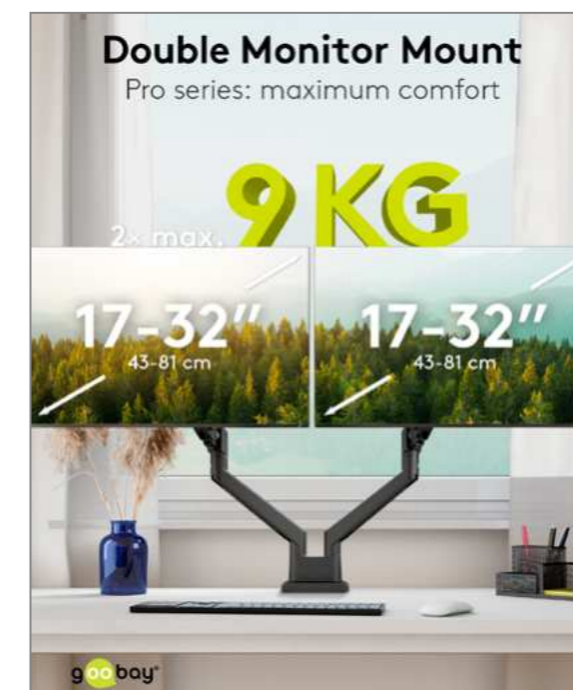

The Pro Series

With its slim base, the robust metal monitor stand is the space-saving solution for the desk in the office or at home.

- User-friendly installation thanks to the easy-access screw on the top of the base, without in-convenient attachment under the table and without moving heavy tables away from the wall
- Thanks to the gas spring with adjustable pressure level, you can easily bring the monitor into the ideal, ergonomic position at any time without any effort - whether for working, gaming or video calls
- The compact stand creates additional space on the desk and ensures a clean look with the integrated cable management system.
- The monitor mount is compatible with the VESA® standards 75x75 mm and 100x100 mm

Goobay Pro

Single Monitor Mount with Gas Spring

for monitors from 17 to 32 inches (43 - 81 cm), max. 9 kg, easy snap-in mounting of the arms

- Perfect for stable table mounting of a screen up to 9 kg, height-adjustable, $\pm 90^\circ$ swivelling and $\pm 45^\circ$ tilting, 180° rotation, recommended table top thickness: 10-50 mm

70813 Brown Box RRP 79.99 €

Goobay Pro

Dual Monitor Mount with Gas Spring

for monitors from 17 to 32 inches (43 - 81 cm), max. 9 kg per monitor, easy snap-in mounting of the arms

- Perfect for stable table mounting of two screens up to 9 kg each, height-adjustable, $\pm 90^\circ$ swivelling and $\pm 45^\circ$ tilting, 180° rotation, recommended tabletop thickness: 10-50 mm