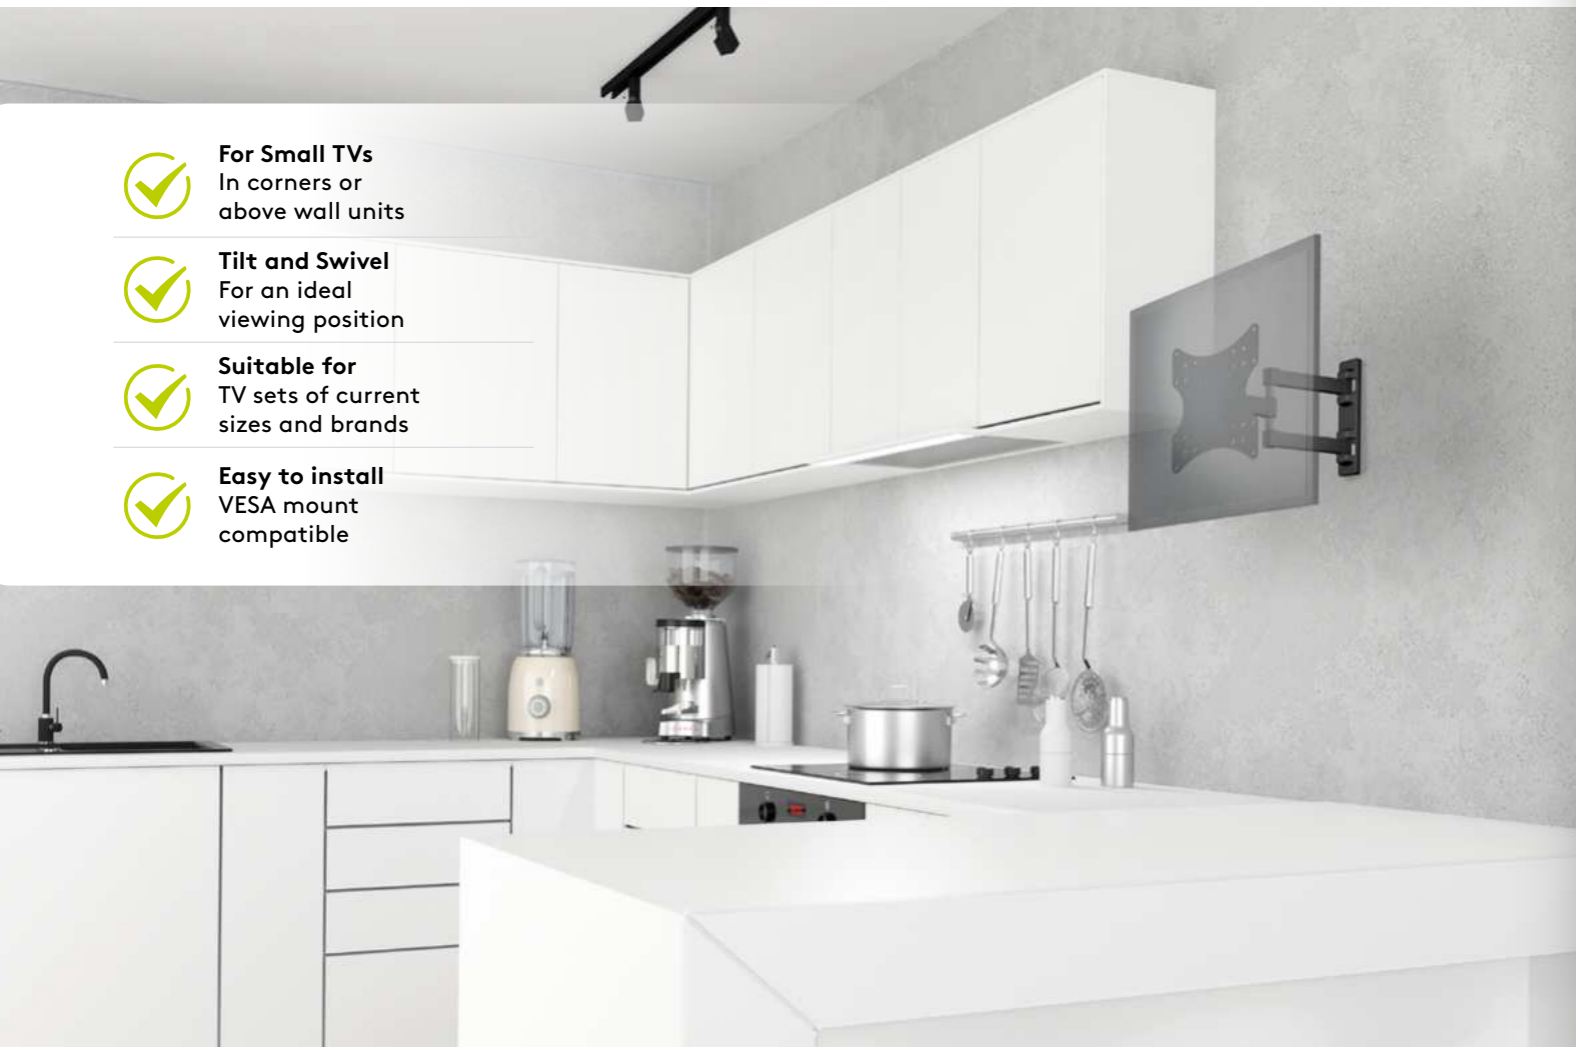

Goobay Basic

TV Wall Mount Basic TILT (Size S)

for TVs and monitors from 23 to 42 inch (58-107 cm), tilt and swivel

- practical, space-saving solution to mount TV sets of up to 30 kg while retaining full flexibility
- only 9 cm deep, the item is perfect for small TV sets in niches or above wall units such as in the kitchen or bedroom
- Suitable for most TV sets of common sizes (e. g. 24 inch, 27 inch, 32 inch, 40 inch) and brands (Samsung, Sony, Philips, LG etc.) with QLED and LED
- easy mounting, compatible with VESA standards 75x75, 100x100, 200x100, 200x200

51893 Retail Box RRP 14.99 €

- ✓ **For Small TVs**
In corners or above wall units
- ✓ **Tilt and Swivel**
For an ideal viewing position
- ✓ **Suitable for**
TV sets of current sizes and brands
- ✓ **Easy to install**
VESA mount compatible