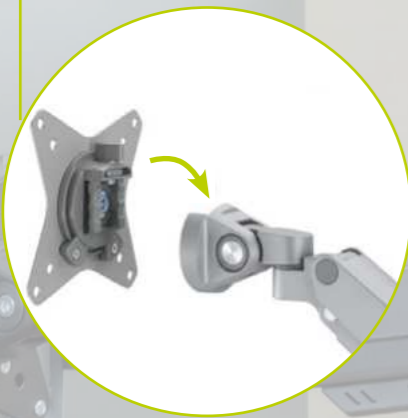

The Pro Series

for the professional sector

Detachable VESA Plate
for quick attachment
and detachment