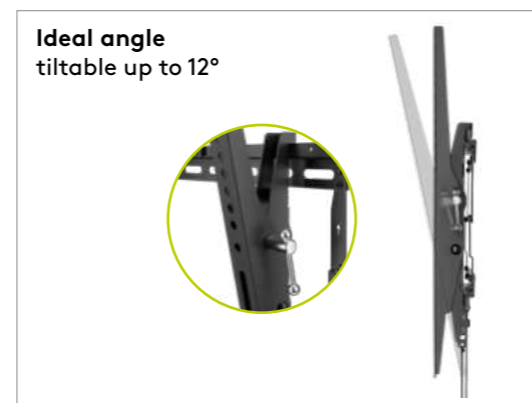

49731 Retail Box RRP 19.99 €

Goobay Basic

TV wall mount Basic TILT (L)

for TVs from 37 to 70 inch (94-178 cm), tiltable, up to 35 kg

- The flat wall mount keeps the TV elegantly flat and space-saving on the wall with only 20.5 mm and can also be tilted up to 8°.
- Suitable wall bracket for most flat and curved TVs of all popular brands (e. g. Samsung (also QLED and LED), Sony, Philips, LG) and sizes (e. g. 40 inch, 43 inch, 49 inch, 50 inch, 55 inch, 58 inch, 65 inch)
- Easy mounting and compatible with VESA standards 200x200, 300x300, 400x200, 400x400, 600x400.

49741 Retail Box RRP 24.99 €

Goobay Basic

TV wall mount Basic TILT (XL)

for TVs from 43 to 100 inch (109-254 cm), tiltable, up to 75 kg

- The flat wall mount keeps the TV elegantly flat and space-saving on the wall with only 45 mm and can also be tilted up to 10°.
- The integrated spirit level ensures easy alignment of the installation.
- The TV wall bracket is suitable for most curved and flat screen TVs of popular brands, e.g. Samsung (QLED and LED), Sony, Philips and LG, as well as for many sizes (e.g. 50 inch, 55 inch, 58 inch, 65 inch, 75 inch, 85 inch)
- Easy mounting and compatible with VESA standards 200x200, 300x300, 400x200, 400x400, 600x400, 800x400.

- The flat wall mount keeps the TV elegantly flat and space-saving on the wall with only 49 mm and can also be tilted up to 12°.
- Automatic Click-in & Easy Release - The mounting aid with spring lock for secure snap-in and release when hanging up the TV (no locking screws that have to be fixed manually) makes installation child's play.
- The integrated spirit level ensures easy alignment of the installation.