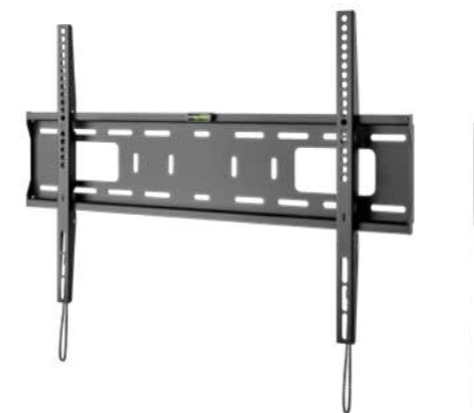

- ✓ **Easy alignment**
through integrated spirit level
- ✓ **With mounting aid**
for save looking and unloading
- ✓ **Easy to install**
VESA mount compatible

Goobay Pro TV wall mount Pro FIXED (M)

for TVs from 32 to 55 inch (81-140 cm), up to 50 kg

- The extremely flat wall mount keeps the TV elegantly flat and space-saving on the wall with only 25 mm.
- The TV wall bracket is suitable for most curved and flat screen TVs of popular brands, e.g. Samsung (QLED and LED), Sony, Philips and LG, as well as for many sizes (e.g. 32 inch, 40 inch, 43 inch, 49 inch, 50 inch, 55 inch)
- Easy mounting and compatible with VESA standards 200x200, 300x300, 400x200, 400x400.

49890 Retail Box **RRP 24.99 €**

Goobay Pro TV wall mount Pro FIXED (L)

for TV sets from 37 to 70 inch (94-178 cm), up to 50 kg

- The extremely flat wall mount keeps the TV elegantly flat and space-saving on the wall with only 25 mm.
- The TV wall bracket is suitable for most curved and flat screen TVs of popular brands, e.g. Samsung (QLED and LED), Sony, Philips and LG, as well as for many sizes (e.g. 40 inch, 43 inch, 49 inch, 50 inch, 55 inch, 58 inch, 65 inch)
- Easy mounting and compatible with VESA standards 200x200, 300x300, 400x200, 400x400, 600x400.

49891 Retail Box **RRP 29.99 €**

Goobay Pro TV wall mount Pro FIXED (XL)

for TVs from 43 to 100 inch (109-254 cm), up to 75 kg

- The extremely flat wall mount keeps the TV elegantly flat and space-saving on the wall with only 30.5 mm.
- The TV wall bracket is suitable for most curved and flat screen TVs of popular brands, e.g. Samsung (QLED and LED), Sony, Philips and LG, as well as for many sizes (e.g. 50 inch, 55 inch, 58 inch, 65 inch, 75 inch, 85 inch).
- Easy mounting and compatible with VESA standards 200x200, 300x200, 300x300, 400x200, 400x300, 400x400, 600x400, 600x400, 800x600, 900x600.