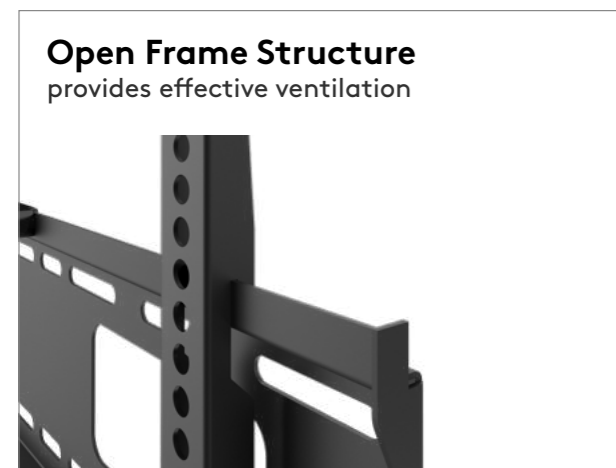

49742 Retail Box RRP 24.99 €

Goobay Basic

Ultraslim TV Wall Mount Basic FIXED (XL)

mount for TVs from 43 to 100 inches (109–254 cm), max. 75 kg, ultra-flat design with 9.5 mm wall distance

- Perfect for particularly large and heavy TV sets up to 100 inches (254 cm) and 75 kg, which can be easily and quickly attached using snap-on mounting
- For precise installation and alignment, the crossbar has convenient, VESA®-compatible distance markings and a built-in spirit level
- The suspension brackets are laterally adjustable and therefore easy to align with the VESA®-compatible markings
- The supplied support can be wedged between the appliance and the wall as required, creating space to simplify the process of connecting cables
- The TV wall bracket is suitable for most curved and flat screen TVs from popular brands, e.g. Samsung (QLED and LED), Sony, Philips and LG as well as many sizes, e.g. 50 inch, 55 inch, 58 inch, 65 inch, 75 inch, 85 inch
- Compatible with VESA® standards 200x200 mm, 300x200 mm, 400x200 mm, 300x300 mm, 400x300 mm, 400x400 mm, 600x400 mm, 800x400 mm, 800x600 mm

70822 Brown Box RRP 49.99 €

0.95 cm
wall distance

Goobay OLED

TV wall mount OLED FIXED (L)

especially for OLED TVs from 37 to 70 inch (94-178 cm), up to 50 kg

- The extremely flat wall mount keeps the TV elegantly flat and space-saving on the wall with only 17 mm.
- Installation is getting easy by the innovative slide-in design and easy access to the mounted cabling.
- Easy mounting and compatible with VESA standards 200x100, 200x200, 300x200, 300x300, 400x200, 400x300, 400x400, 600x400.

- **Automatic Click-in & Easy Release**
The mounting aid with spring lock for secure snap-in and release when hanging up the TV (no locking screws that have to be fixed manually) makes installation child's play.
- **The integrated spirit level ensures easy alignment of the installation.**