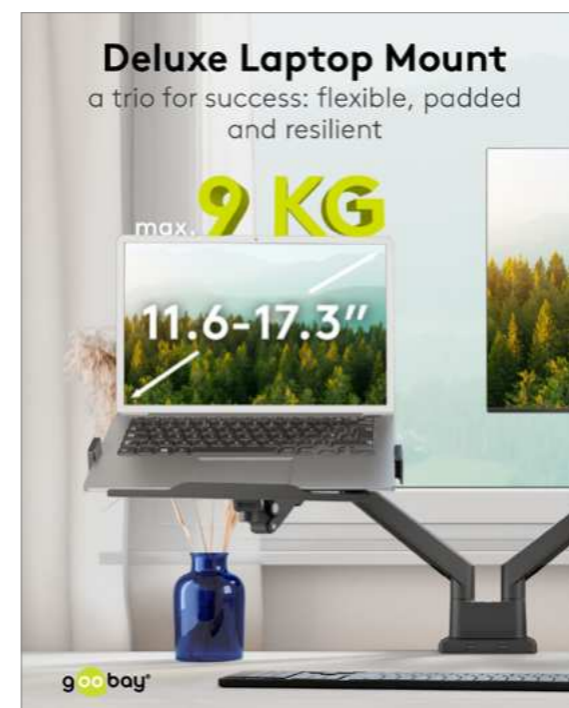

- The Pro series for the professional sector: Robust monitor holder with shelf for a mobile laptop that can be used as a second monitor in the office and taken to meetings at any time
- Perfect for stable table mounting of a screen up to 8 kg and a laptop up to 5 kg, height-adjustable, $\pm 90^\circ$ swivelling and $+90^\circ/-30^\circ$ tilting, 180° rotation, recommended tabletop thickness: 10-80 mm
- The padded clamping jaws can be flexibly adjusted to the size of the laptop and ensure a secure hold

- Practical, robust metal laptop mount for monitor arms with VESA®-compatible mounting plates
- With ventilation slots for effective air circulation, the laptop stand prevents potential heat build-up under the device
- The laptop mount is compatible with the VESA® standards 75x75 mm and 100x100 mm

Goobay Basic

Laptop Mount for Monitor Arm

for monitors from 10 to 15.6 inches (25 - 40 cm), max. 4.5 kg, for mounting on a monitor mount

- Adjustable clamping jaws on the side to hold the device firmly and securely in position
- With ventilation slots for effective air circulation, the laptop stand prevents potential heat build-up under the device
- Suitable as a replacement or addition to a dual monitor mount

70817 Brown Box RRP 19.99 €

Goobay Basic

Deluxe Laptop Mount for Monitor Arm

for monitors from 11.6 to 17.3 inches (29 - 44 cm), max. 9 kg, for mounting on a monitor mount

- Padded clamping jaws with spring mechanism to hold the laptop firmly and securely in position without scratching or damaging the device
- Suitable as a replacement or addition to a dual monitor mount