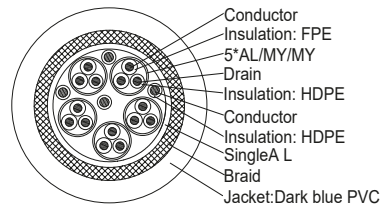

Cross section

Wiring diagram

MINI DP PLUG	Signal Assignment	DP PLUG
3	↔	12
1	↔	11
5	↔	10
9	↔	9
7	↔	8
11	↔	7
10	↔	3
8	↔	2
12	↔	1
15	↔	6
13	↔	5
17	↔	4
16	↔	15
14	↔	16
18	↔	17
19	↔	19
2	↔	18
4	↔	13
6	↔	14
20	↔	20