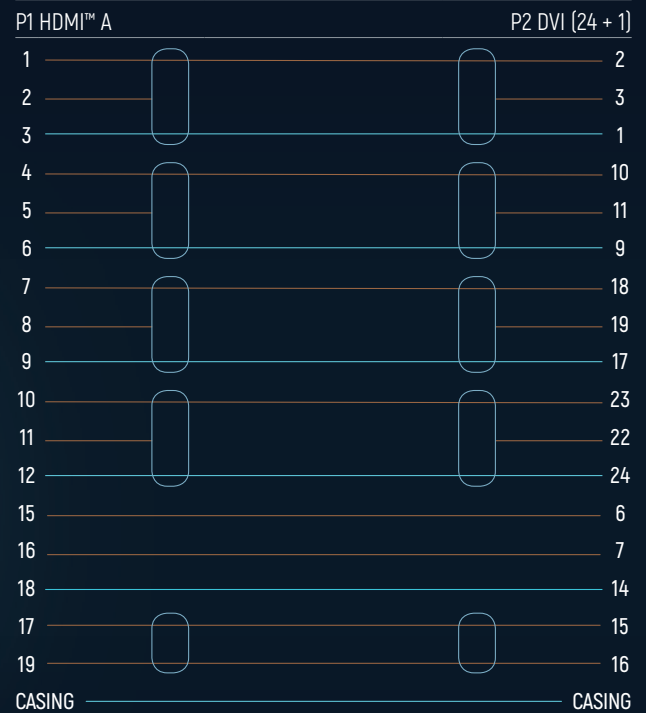

Even after years – thanks to a 24 Carat gold coating.

DVI TO HDMI™ ADAPTER CABLE

SIGNAL TRANSMISSION

TRANSMISSION TYPES: digital audio and video signals

MAX. BANDWIDTH (MHz): 195 (1–15 m)

MAX. TRANSMISSION RATE (Gbit/s): 4.95 (1–15 m)

WAVE IMPEDANCE (Ω): 100

CABLE CROSS-SECTION

CIRCUIT DIAGRAM

SUPPORTED FORMATS

VIDEO STANDARDS	WQXGA (1600 p), Full HD (1080 i/p), HD ready (720 i/p), SDTV (480 i/p)
COLOUR SPACES	16 / 24 bit RGB / YUV

PRODUCT DATA