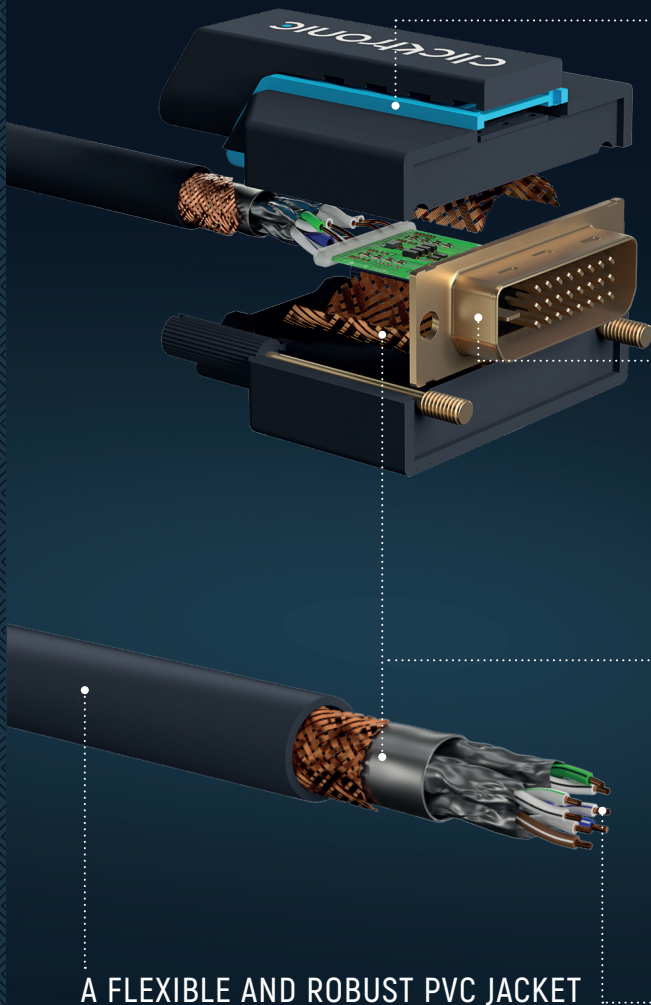

DVI TO HDMI™ ADAPTER CABLE

Smooth images in WQXGA and Full HD over 1 to 15 metres and many years. The reason: a strong plug, gold-plated connectors and a flexible triple shielded premium cable.

A PLUG THAT PROTECTS AGAINST CABLE BREAKAGE

The plug of the Clicktronic DVI to HDMI™ adapter cable consists of three ABS and PVC parts, making it both flexible and robust: if you, for instance, pull the cable with a jerk, it absorbs some of the energy and protects the inner conductor.

GOLD-PLATED CONNECTORS TO ENSURE A LONG SERVICE LIFE

To make sure that the connectors remain rust-free, they are coated with 24 Carat gold. This prevents them from oxidising. Plus: unlike many materials, gold is excellent at transmitting signals – for resistance-free transmission, completely without any interruptions.

TRIPLE SHIELDED TO AVOID FLICKERING

No flickering, even if several cables run in parallel or the smartphone is lying right next to the cable: the triple shielding consisting of aluminium foil and copper braiding intercepts interfering signals. Even with stronger electromagnetic fields.