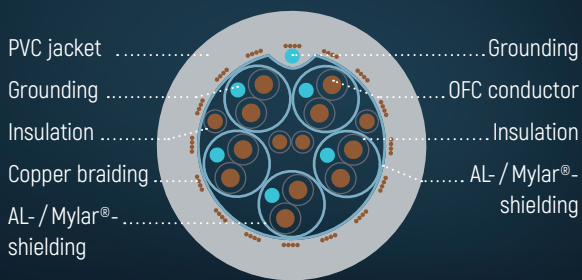

DVI TO HDMI™ ADAPTER CABLE

SIGNAL TRANSMISSION

TRANSMISSION TYPES: digital audio and video signals

MAX. BANDWIDTH (MHz): 195 (1–15 m)

MAX. TRANSMISSION RATE (Gbit/s): 4.95 (1–15 m)

WAVE IMPEDANCE (Ω): 100

CABLE CROSS-SECTION