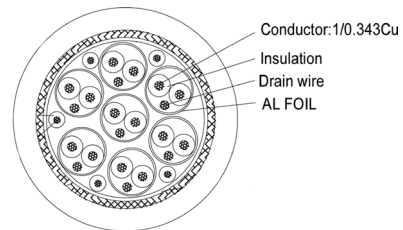

Cross section

Wiring diagram

PIN	Signal Assignment	PIN	Signal Assignment	PIN	Signal Assignment
1	Red	9	Blue	17	Green
2	White	10	White	18	White
3	d.w	11	d.w	19	d.w
4	White	12	White	20	White
5	Yellow	13	Violet	21	Grey
6	Green	14	Orange	22	d.w
7	White	15	Yellow	23	White
8	No Connect	16	Grey	24	Brown
				SHELL	BD