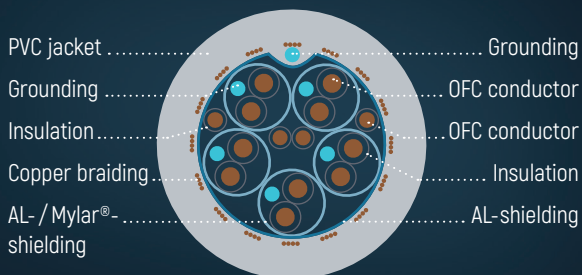

## SEVERAL CHANNELS FOR INCREASE CONVENIENCE

The Audio Return Channel (ARC) transmits and receives digital audio signals simultaneously. The Ethernet Channel (HEC) transmits the Internet signal e.g. from a console to a TV. And, thanks to Consumer Electronics Control (CEC), the television automatically switches on with the console and selects the right HDMI™ port. Plus: you can control the volume of the console directly using the TV remote control.

## CABLE CROSS-SECTION