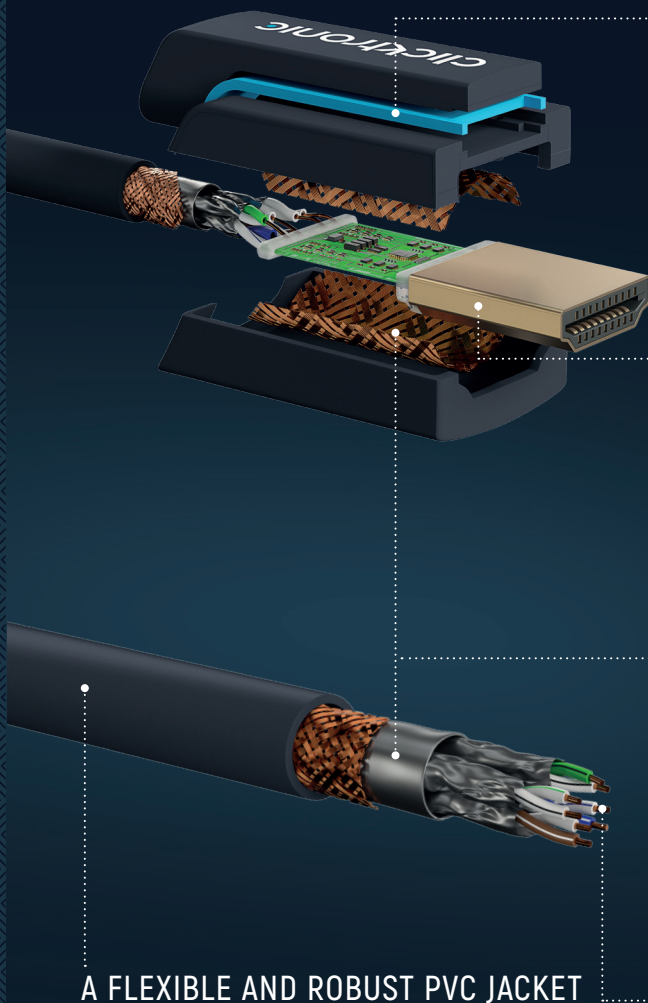

# HIGH SPEED HDMI™ CABLE

Smooth images in 4K or WQXGA over 12.5 to 20 metres and many years. The reason: a strong plug, gold-plated connectors and a flexible triple shielded premium cable.

## A PLUG THAT PROTECTS AGAINST CABLE BREAKAGE

The plug of the Clicktronic High Speed HDMI™ cable consists of three ABS and PVC parts, making it both flexible and robust: if you, for instance, pull the cable with a jerk, it absorbs some of the energy and protects the inner conductor.

## TRIPLE SHIELDED TO AVOID FLICKERING

No flickering, even if several cables run in parallel or the smartphone is lying right next to the cable: the triple shielding consisting of aluminium foil and copper braiding intercepts interfering signals. Even with stronger electromagnetic fields.