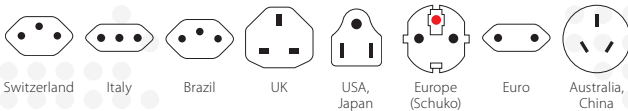

Suitable for

Compatibility (Input)

Compatibility (Output)

Packaging (Retail)